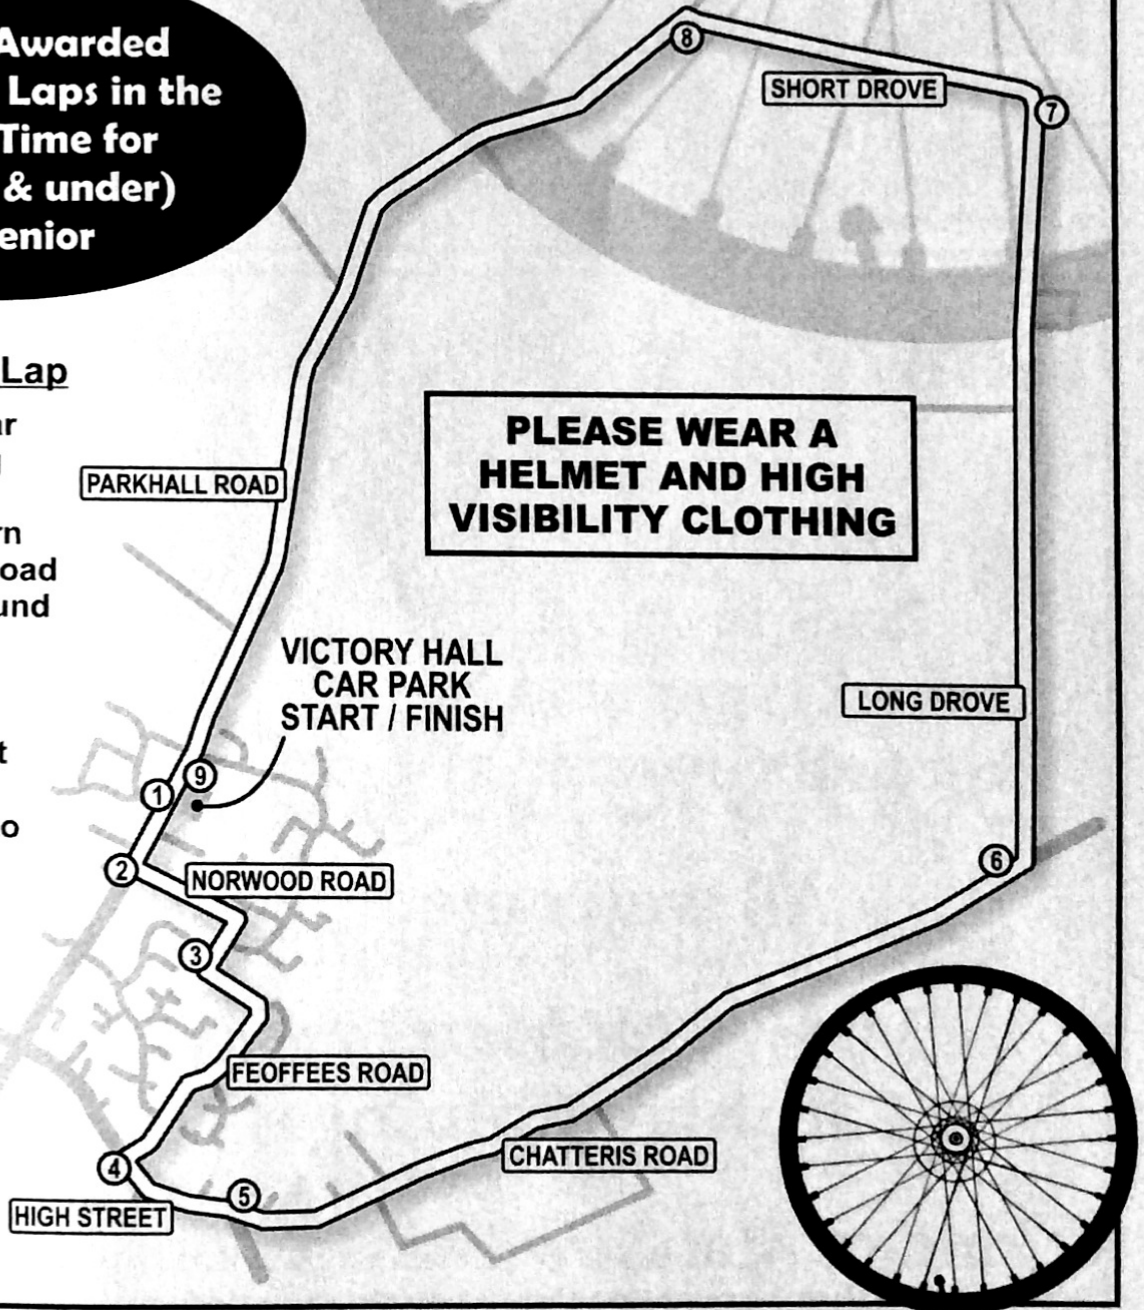

Family Cycle Ride

Sunday June 22
 11.00am to 1.00pm
 Local circuit of 4.4miles

ENTRY
£1
PER RIDER

Register on the day at 10.45 in Victory Hall car park
 Children under 10 must be accompanied by an adult

**Trophies Awarded
 for the Most Laps in the
 Allotted Time for
 Junior (12 & under)
 and Senior**

Cycle Route - One Lap

1. from Victory Hall car park, turn left along Parkhall Road
2. past the School, turn left into Norwood Road
3. follow the road around into Feoffees Road
4. at the end, turn left into the High Street
5. at the bend bear left into Chatteris Road
6. take the left turn into Long Drive
7. at the end, bear left onto Short Drive
8. turn left back onto Parkhall Road
9. return to Victory Hall car park